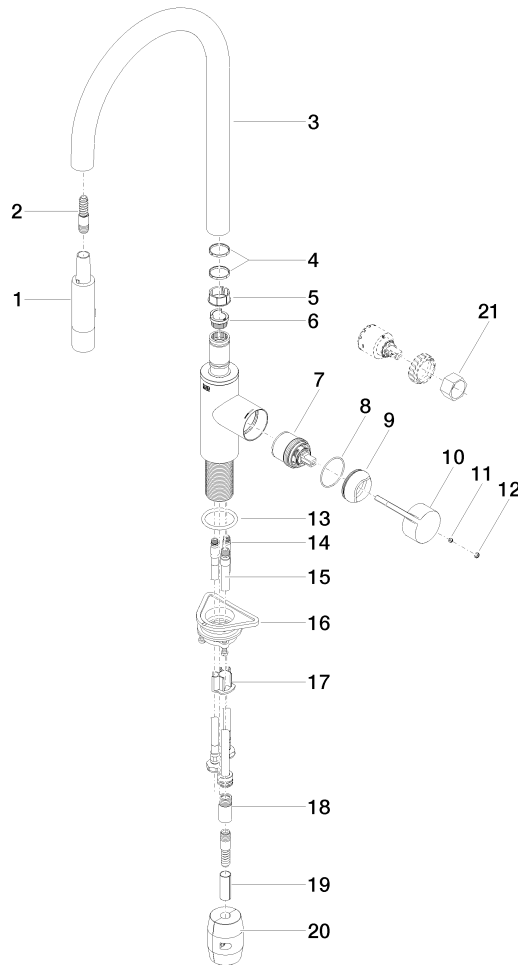

TARA ULTRA Single-lever mixer Pull-down with spray function - Brushed Dark Platinum

TARA ULTRA

33 870 875

- 240mm projection
- pivotable spout 360°
- Optional swivel limiter available with swivel limiter set 12 823 970 90
- laminar and spray flow
- height of mixer 500 mm
- height up to laminar flow regulator 240 mm
- hole diameter 35 mm
- 1800 mm metal shower hose
- sprayface with anti-scaling system
- max. flow 10.4 l/min at 3 bar flow pressure
- lead-free
- This product can help a building meet the requirements of Green Building Rating Systems, e.g. LEED®, BREEAM®, DGNB

Recommended miscellaneous

Swivel limitation set -

12 823 970 90

Recommended miscellaneous

**Dispenser without rosette -
Brushed Dark Platinum**

82 424 970-99

Recommended miscellaneous

**Strainer waste with control handle -
Brushed Dark Platinum**

10 712 970-99

33 870 875

mm [inches]

Flow rate chart

Certificates

Belgaqua_21-027- 27_3. LGA_28657. GDV_0400314.

33 870 875

Spare parts list

No.	Item Number	Name	Quantity used	Delivery time
1	90 12 11 148 00-99	shower	1	30
2	04 30 02 120 00-85	hose	1	30
3	90 28 22 304 00-99	spout	1	30
4	09 28 10 160 90	ring	2	2
5	09 18 40 186 90	sleeve	1	2
6	09 30 11 203 90	ring	1	2
7	90 15 05 064 05 90	cartridge	1	2
8	09 14 10 190 90	seal	1	2
9	09 28 30 030-99	cover	1	30
10	09 20 87 020-99	handle	1	30
11	90 31 11 063 00 90	pin	1	2
12	90 31 20 087 00-99	plug	1	30
13	09 14 10 036 90	seal	1	2
14	04 30 04 101 00 90	hose	2	2
15	04 28 20 067 00 90	pipe	1	2
16	04 30 11 040 00 90	fixing set	1	2
17	09 20 93 056 90	insert	1	2
18	90 24 03 253 00 90	adaptor	1	2
19	09 30 03 038 90	hose	1	2
20	04 21 50 010 00 90	accessories	1	2
21	90 30 09 031 00 90	key	1	2