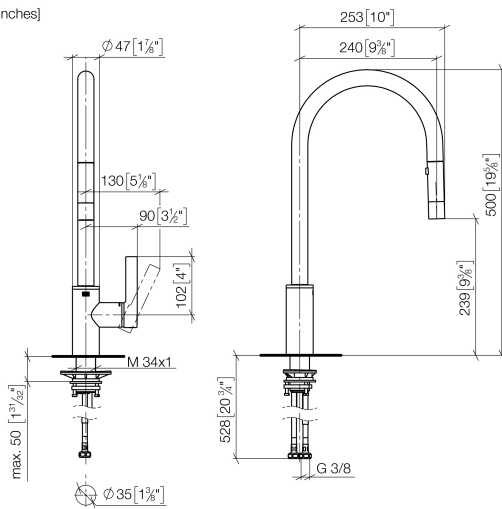

TARA ULTRA Single-lever mixer Pull-down with spray function - Brushed Dark Platinum

TARA ULTRA

33 870 875

- 240mm projection
- pivotable spout 360°
- Optional swivel limiter available with swivel limiter set 12 823 970 90
- laminar and spray flow
- height of mixer 500 mm
- height up to laminar flow regulator 240 mm
- hole diameter 35 mm
- 1800 mm metal shower hose
- sprayface with anti-scaling system
- max. flow 10.4 l/min at 3 bar flow pressure
- lead-free
- This product can help a building meet the requirements of Green Building Rating Systems, e.g. LEED®, BREEAM®, DGNB

10 712 970-99

33 870 875

mm [inches]

Flow rate chart

Certificates

Belgaqua_21-027- 27_3. LGA_28657. GDV_0400314.

33 870 875

Spare parts list

No.	Item Number	Name	Quantity used	Delivery time
1	90 12 11 148 00-99	shower	1	30
2	04 30 02 120 00-85	hose	1	30
3	90 28 22 304 00-99	spout	1	30
4	09 28 10 160 90	ring	2	2
5	09 18 40 186 90	sleeve	1	2
6	09 30 11 203 90	ring	1	2
7	90 15 05 064 05 90	cartridge	1	2
8	09 14 10 190 90	seal	1	2
9	09 28 30 030-99	cover	1	30
10	09 20 87 020-99	handle	1	30
11	90 31 11 063 00 90	pin	1	2
12	90 31 20 087 00-99	plug	1	30
13	09 14 10 036 90	seal	1	2
14	04 30 04 101 00 90	hose	2	2
15	04 28 20 067 00 90	pipe	1	2
16	04 30 11 040 00 90	fixing set	1	2
17	09 20 93 056 90	insert	1	2
18	90 24 03 253 00 90	adaptor	1	2
19	09 30 03 038 90	hose	1	2
20	04 21 50 010 00 90	accessories	1	2
21	90 30 09 031 00 90	key	1	2